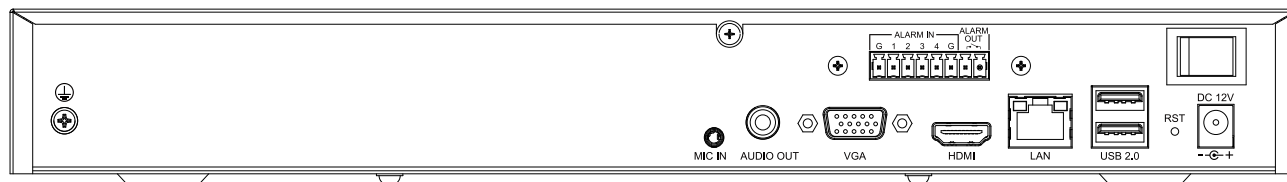

Intelligent Analytics	
VCA Detection by Camera	Tripwire;Double Tripwire;Perimeter;Object Abandon;Object Missing;Loiter;Running; Parking;Heatmap;Lens Dignose;Scene Switch Dignose;Signal Abnormal Detection; Signal Loss Detection;On Duty Detection;Crowd Detection;Safety Helmet Detection; People Counting;Link To Tracking;Face Detection;Human body temperature measurement
VCA Search	Heatmap;Early-warning search;Behavior Search;Thermographic retrieval;Duty search;Facial search
Face Detection by Camera	
Performance	N/A
Face Attributes	N/A
Face Picture Library	N/A
Face Picture Comparison	N/A
External Port	
HDD	2 SATA ports,up to 10 TB for a single HDD. The maximum HDD capacity varies with environment temperature
Disk Group	2 Disk Group
RAID	N/A
eSATA	N/A
USB	2*USB2.0
HDMI	1*HDMI(supports up to 4K resolution output)
VGA	1*VGA
RJ-45	1*RJ-45,10/100/1000 Mbps self-adaptive Ethernet port
SATA	2 SATA interface
RS232	N/A
RS485	N/A
Alarm I/O	4channel in;1channel out
POE	
POE Interface	N/A
POE Gross Power	N/A
Power per POE Port	N/A
Max Current per POE Port	N/A
General Parameter	
UI Language	Simple Chinese;Traditional Chinese;English;Spanish;Korean;Italian;Turkish;Russian; Thai;French;Polish;Dutch;Hebrew;Arabic;Vietnamese;German;Ukrainian;Portuguese; Albanian
Power Supply	DC12V 3.3A
Power Consumption	<10W(HDD not included,idling)
NetWeight	1.6 kg
GrossWeight	3kg
Boundary Dimensions	341(L)273(W)47(H)mm
Package Dimensions	415(L)140(W)375(H)mm
Operating Temperature	-10°C~+55°C
Operating Humidity	10%~90%RH
Storage Temperature	-10°C~+55°C
Storage Humidity	10%~90%RH
Package Kit	Network Video Recorder;Screw pack;Mouse;Power adapter;European standard power cord

Tiandy

AVAILABLE MODEL

TC-R3232 SPEC: I/B/K/V3.1

DIMENSIONS (Unit: mm)

Physical Interfaces

DISTRIBUTED BY

Tiandy Technologies Co.,Ltd.

Email: sales@tiandy.com