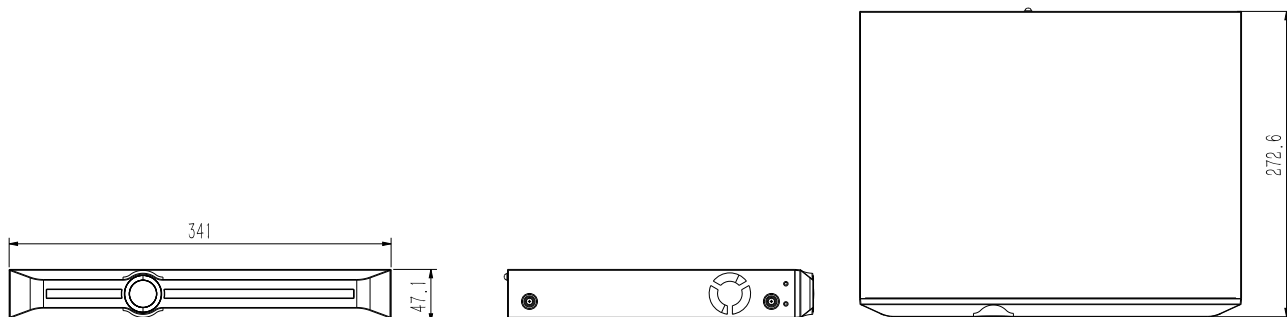

Tiandy

AVAILABLE MODEL

TC-R3232 SPEC: I/B/K/V3.1

DIMENSIONS (Unit: mm)